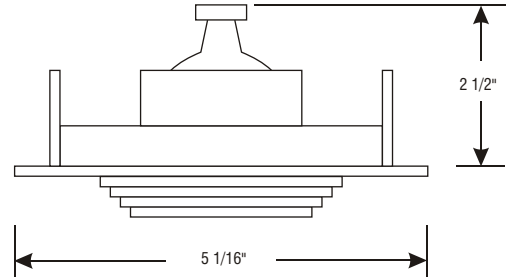

Coral (MR 16 Trim)

SPECIFICATIONS

The Coral is a die cast halogen shower trim, which features a stepped drop glass diffuser. This glass design provides uniform vertical and horizontal illumination in your shower area. The Coral trim includes a silicone gasket and a sealed glass diffuser which ensures that no water will penetrate into the electrical components of the housing.

The Coral trim is wet location listed and is available with clear or frosted glass.

The Coral is rated to a maximum of 50 or 75 Watt MR16 lamps (depending on the housing).

Applications can include: showers, soffits, saunas, or any place where a wet listed trim is required.

Note:

- 1) Trim Only indicates use with a remote Class 2 transformer. Transformer and R12S socket sold separately. Hole Cut out size 4 1/2"

TYPE	Project Name
	Order Number

Data and specifications subject to change without notice