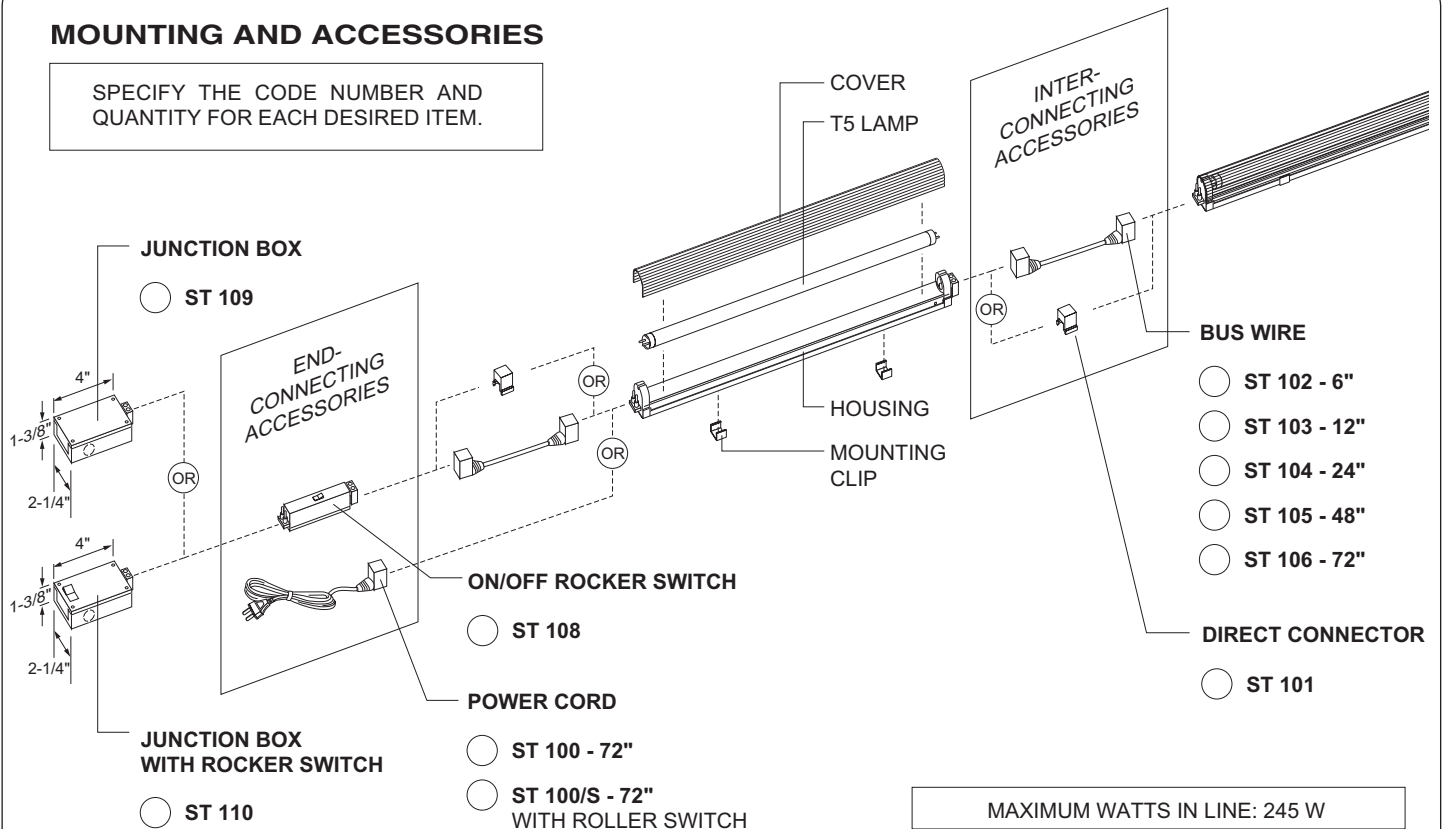

SISTEMALUX

SPECIFICATION SHEET

STRIP T5 #ST 1 MODEL

Strip T5 fluorescent fixture utilizes the new high performance T5 lamps. This new generation of lamps has greater light output, higher color rendering and lower energy consumption than existing fluorescent lamps.

LAMPING: 14W, 21W OR 28W T5 FLUORESCENT

PROJECT NAME: _____

TYPE: _____

LAST UPDATE: AUGUST 14, 2006

MOUNTING AND ACCESSORIES

SPECIFY THE CODE NUMBER AND QUANTITY FOR EACH DESIRED ITEM.

CANADA - 5455 De Gaspé, suite #100,
Montréal (Quebec), H2T 3B3
Phone: 514.523.1339
Fax: 514.525.6107

USA - 1310 Blue Oaks Blvd.,
Roseville, CA 95678
Phone: 916.772.7800
Fax: 916.772.7825

STRIP T5