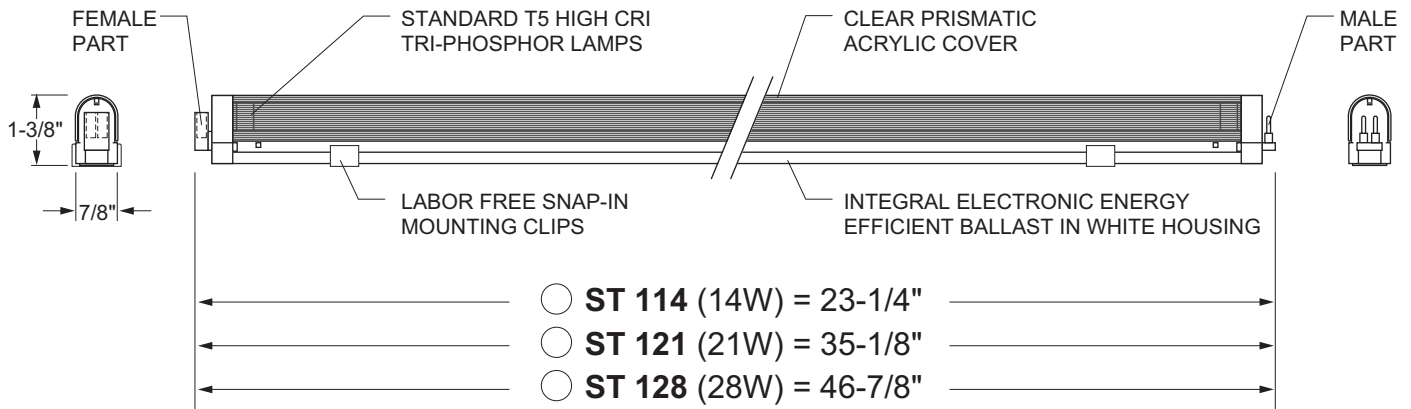

SISTEMALUX

SPECIFICATION SHEET

STRIP T5 #ST 1 MODEL

Strip T5 fluorescent fixture utilizes the new high performance T5 lamps. This new generation of lamps has greater light output, higher color rendering and lower energy consumption than existing fluorescent lamps.

LAMPING: 14W, 21W OR 28W T5 FLUORESCENT

PROJECT NAME: _____

TYPE: _____

LAST UPDATE: AUGUST 14, 2006

MOUNTING AND ACCESSORIES

SPECIFY THE CODE NUMBER AND QUANTITY FOR EACH DESIRED ITEM.

CANADA - 5455 De Gaspé, suite #100,
Montréal (Quebec), H2T 3B3
Phone: 514.523.1339
Fax: 514.525.6107