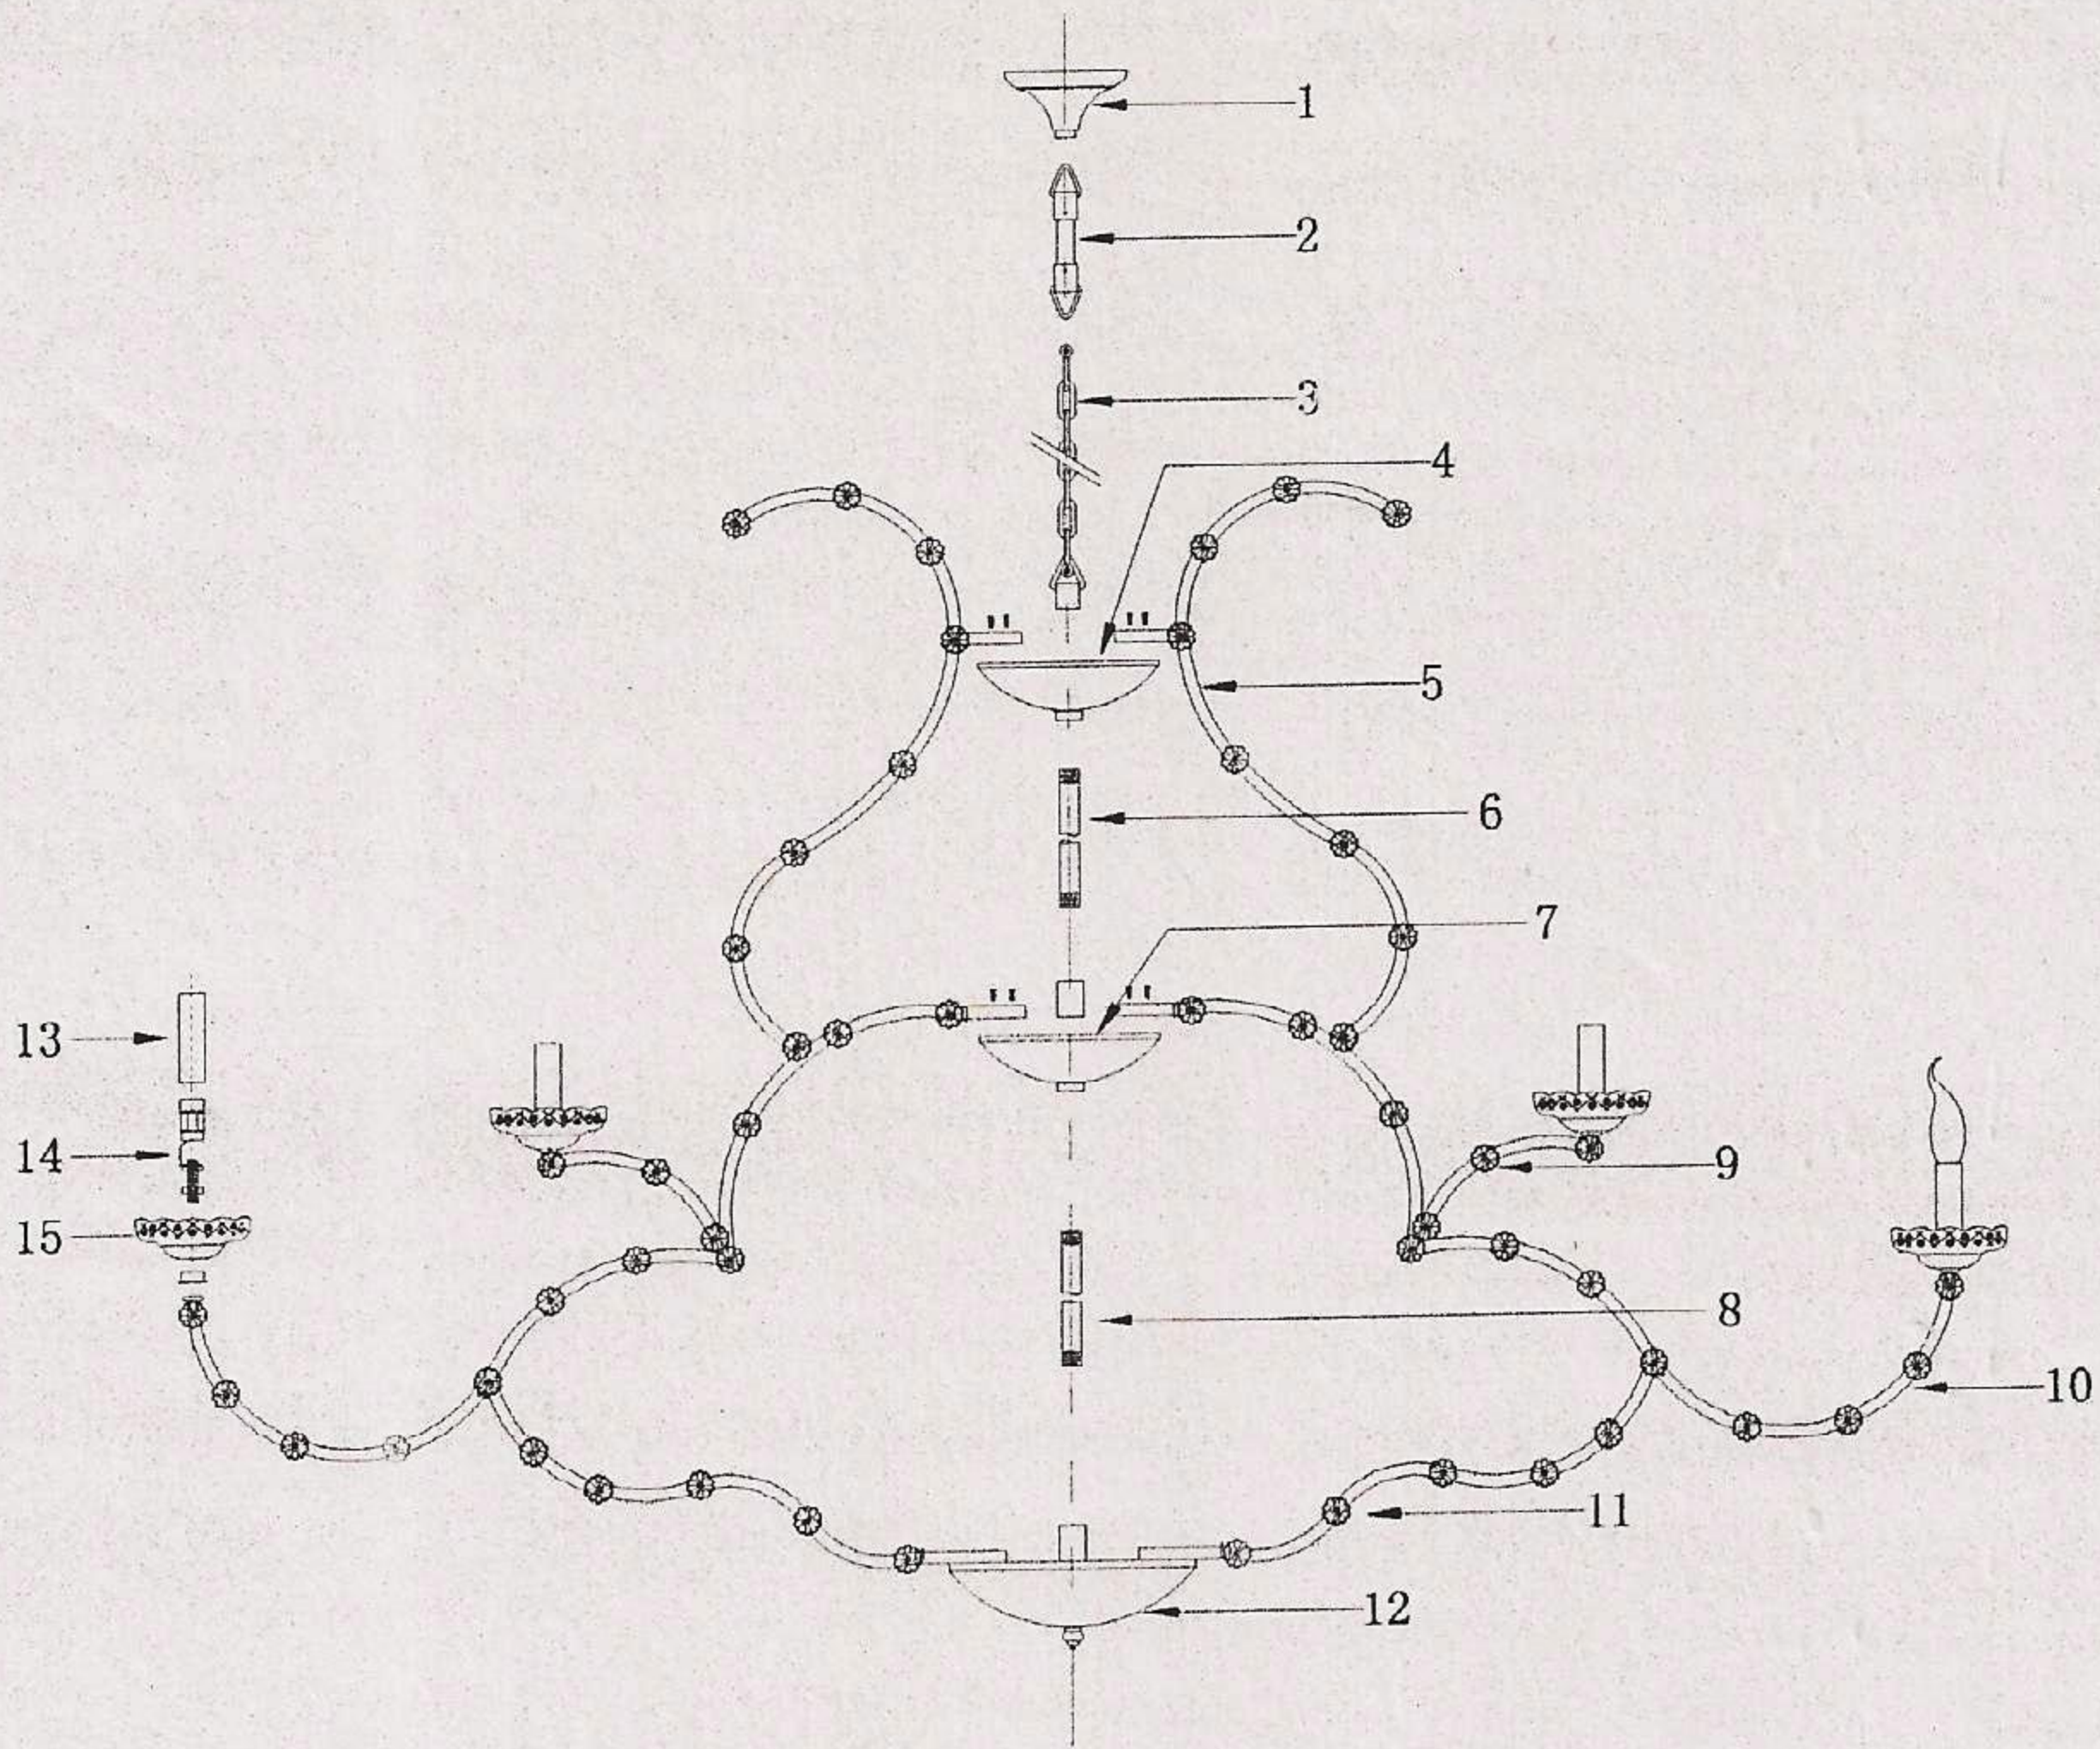

Model: 2800-72+48/D72" H60" 48L

Crystal Equipped

Model: 2800-72+48/D72" H60" 48L

The first button is middle stellated, others are big spring button.

16Pieces
14#*5+3"

16Pieces
14#*8

16Pieces
14#*7

240Pieces
14#+1.5"

16Pieces
14#+3"

16Pieces
14#*11

32Pieces
14#*7+3"

E1
32Pieces
14#*11

32Pieces
14#*4+3"

32Pieces
14#*7+3"

16Pieces
14#*13+3"

16Pieces
14#*12+3"

16Pieces
14#*15+3"

16Pieces
14#*16+3"

16Pieces
14#*17+3"

1Pieces
14#*17+40#

WARNING! Risk of fire or electrical shock This product must be installed by a qualified electrician only.