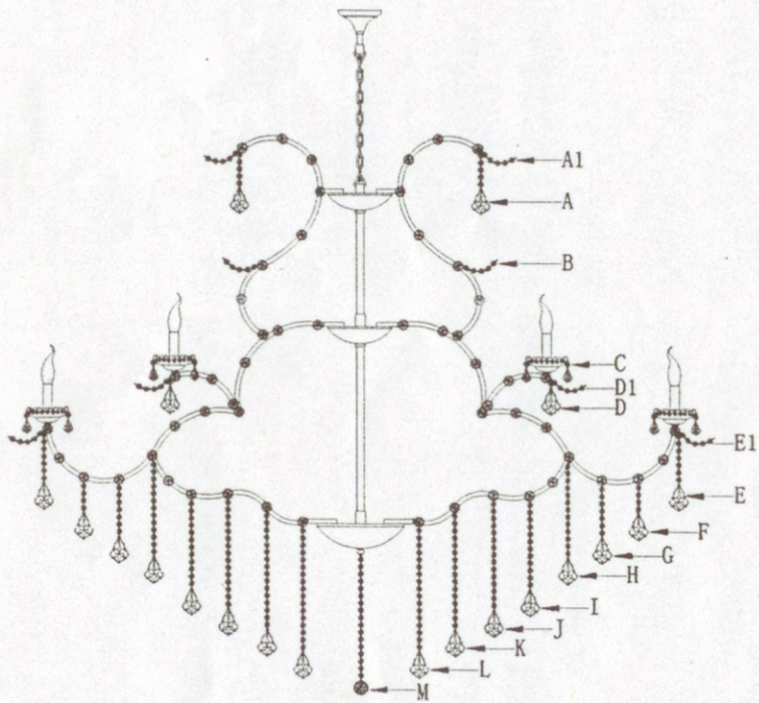

Model: 2800-72+48/D72" H60" 48L

Crystal Equipped

Model: 2800-72+48/D72" H60" 48L

The first button is middle stellated, others are big spring button.

16Pieces
14#*5+3"

16Pieces
14#*8

16Pieces
14#*7

240Pieces
14#+1.5"

16Pieces
14#+3"

16Pieces
14#*11

32Pieces
14#*7+3"

E1
32Pieces
14#*11

32Pieces
14#*4+3"

32Pieces
14#*7+3"

16Pieces
14#*13+3"

16Pieces
14#*12+3"

16Pieces
14#*15+3"

16Pieces
14#*16+3"

16Pieces
14#*17+3"

1Pieces
14#*17+40#

WARNING! Risk of fire or electrical shock This product must be installed by a qualified electrician only.