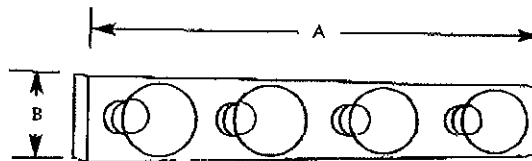

Catalog No.	Finish			Lamping	Dimensions (Inches)	
	Polished Brass	Polished Chrome	White		A	B
P3298	-10	-15	-30	4 (m) 60w	24	4-1/4
P3299	-10	-15	-30	6 (m) 60w	36	4-1/4
P3300	-10	-15	-30	8 (m) 60w	48	4-1/4

P3298

Specifications:

General

- Polished Brass (-10), Polished Chrome (-15) and White (-30) face plates available
- Steel construction
- Sockets are covered with matching socket cups
- Socket spacing is 6" on centers
- Medium based G lamps recommended